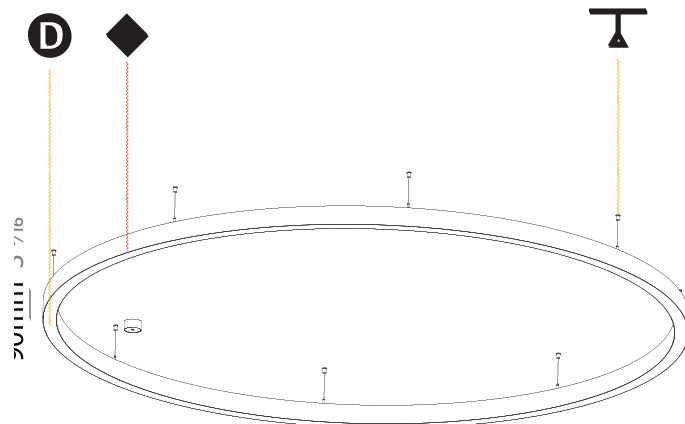

GENERAL

Series: Glorious
Subseries: Glorious Slim
Brand: Prolicht
Division: Architectural
Mounting Type: Suspension
Mounting Location: Ceiling
Subcategory: Ambient

PHYSICAL

Shape: Round
Diameter (mm): 3000
Diameter (in): 118 1/8
Height (mm): 90
Height (in): 3 9/16
Max. Overall Height (mm): 2090
Max. Overall Height (in): 82 5/16
Light Distribution: Direct / Indirect
Weight (kg): 31.716
Weight (lbs): 69.93
Diffuser: [PMMA - Opal or Micro-Prism](#)
Fixture Finish: [SSR / BKV / CWI / CRY / HAB / UFT / ITA / RUA / FTG / MYG / LOD / PUS / FRO / FUP / KIA / POP / BLS / SPG / MEY / GOH / GUM / CHC / COM / ABZ / JAG / OBR / MOS / ROR](#)
Fixture Material: Aluminum
Cable Details: 2000mm or 6000mm Transparent Cable

ELECTRICAL

Lamp Type: LED (Zhaga Standard)
Input Wattage (W): 224 / 112
Total Output Wattage (W): 192 / 84
Dimming: [Tri-Mode (Non-Dimming and Phase Dimming (120Vac only) and 0-10V Dimming)](#)
Driver Included: Yes
Driver Location: Integrated
Driver Type: Constant Current - Universal
Driver Class: Class 2
Input Voltage (V): 120 - 277
Constant Current (MA): 350

LED

Color Temperature (°K): 3000 / 3500 / 4000
Max. Delivered Lumen (lm): 38980 / 39798 / 40610
CRI: >80 CRI
Lamp Life (hrs): 50000

OPTICAL

RATINGS AND CERTIFICATIONS

Certified By: Certified for North American Standards
IP rating: IP20

2870mm 113"

3000mm 118 1/8"