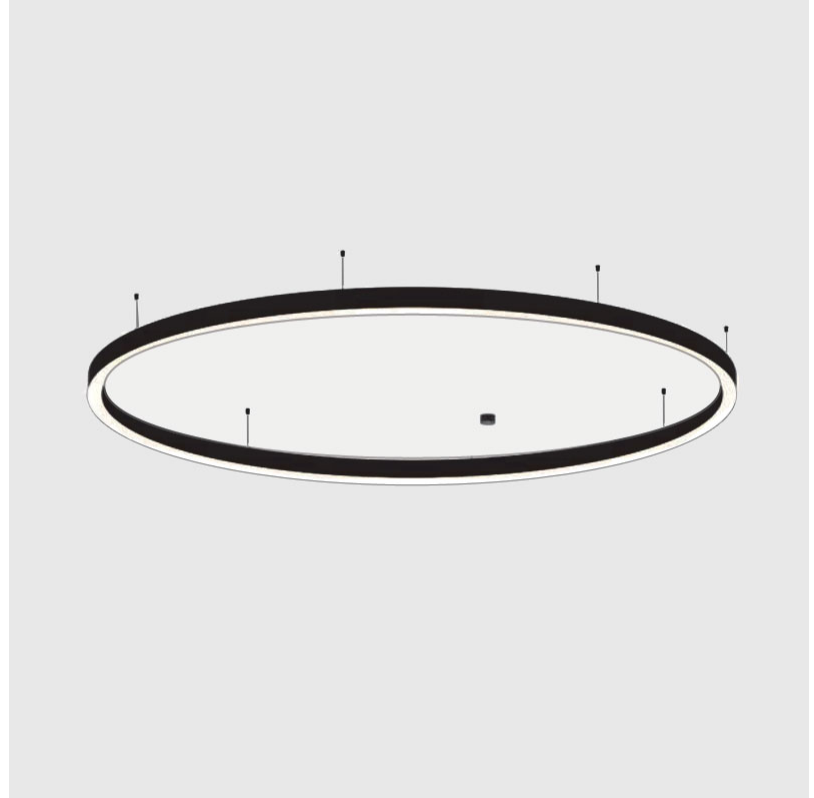

GENERAL

Series: Glorious
Subseries: Glorious Slim
Brand: Prolicht
Division: Architectural
Mounting Type: Suspension
Mounting Location: Ceiling
Subcategory: Ambient

PHYSICAL

Shape: Round
Diameter (mm): 5200
Diameter (in): 204 3/4
Height (mm): 90
Height (in): 3 9/16
Max. Overall Height (mm): 2090
Max. Overall Height (in): 82 5/16
Light Distribution: Direct
Weight (kg): 47.232
Weight (lbs): 104.15
Diffuser: PMMA - Opal or Micro-Prism
Fixture Finish: SSR / BKV / CWI / CRY / HAB / UFT / ITA / RUA / FTG / MYG / LOD / PUS / FRO / FUP / KIA / POP / BLS / SPG / MEY / GOH / GUM / CHC / COM / ABZ / JAG / OBR / MOS / ROR
Fixture Material: Aluminum
Cable Details: 2000mm or 6000mm Transparent Cable

ELECTRICAL

Lamp Type: LED (Zhaga Standard)
Input Wattage (W): 403.2
Total Output Wattage (W): 336
Dimming: Tri-Mode (Non-Dimming and Phase Dimming (120Vac only) and 0-10V Dimming)
Driver Included: Yes
Driver Location: Integrated
Driver Type: Constant Current - Universal
Driver Class: Class 2
Input Voltage (V): 120 - 277
Constant Current (MA): 350

LED

Color Temperature (°K): 3000 / 3500 / 4000
Max. Delivered Lumen (lm): 47520 / 48510 / 49500
CRI: >80 CRI
Efficiency (%): 88
Lamp Life (hrs): 50000

OPTICAL

RATINGS AND CERTIFICATIONS

Certified By: Certified for North American Standards
IP rating: IP20