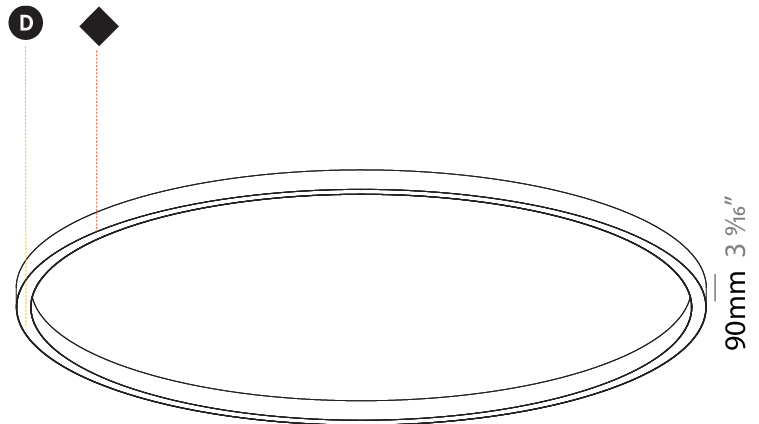

1. To build a product code in our configurator select the specify button on the base model # product page
2. To build a manual product code on this datasheet choose from the options listed below in blue font and add the suffix to the base model #

GENERAL

Series: Glorious
Subseries: Glorious Slim
Brand: Prolicht
Division: Architectural
Mounting Type: Surface
Mounting Location: Ceiling
Subcategory: Ambient

PHYSICAL

Shape: Round
Diameter (mm): 3000
Diameter (in): 118 7/8
Height (mm): 90
Height (in): 3 9/16
Light Distribution: Direct
Weight (kg): 26.284
Weight (lbs): 57.83
Diffuser: PMMA - Opal or Micro-Prism
Fixture Finish: SSR / BKV / CWI / CRY / HAB / UFT / ITA / RUA / FTG / MYG / LOD / PUS / FRO / FUP / KIA / POP / BLS / SPG / MEY / GOH / GUM / CHC / COM / ABZ / JAG / OBR / MOS / ROR
Fixture Material: Aluminum

ELECTRICAL

Lamp Type: LED (Zhaga Standard)
Input Wattage (W): 224
Total Output Wattage (W): 192
Dimming: Tri-Mode (Non-Dimming and Phase Dimming (120Vac only) and 0-10V Dimming)
Driver Included: Yes
Driver Location: Integrated
Driver Type: Constant Current - Universal
Driver Class: Class 2
Input Voltage (V): 120 - 277
Constant Current (MA): 350

LED

Color Temperature (°K): 3000 / 3500 / 4000
Max. Delivered Lumen (lm): 27160 / 27724 / 28290
CRI: >80 CRI
Efficiency (%): 88.4
Lamp Life (hrs): 50000

OPTICAL

RATINGS AND CERTIFICATIONS

Certified By: Certified for North American Standards
IP rating: IP20

Ø 2870mm 113"

Ø 3000mm 118 7/8 "